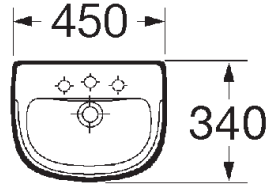

bathroom suites

dama

wash basin

cloakroom basin

WC suite

bidet

wall-hung WC

wall-hung bidet