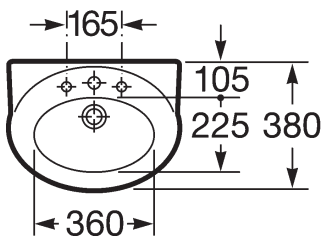

cloakroom basin with semi-pedestal