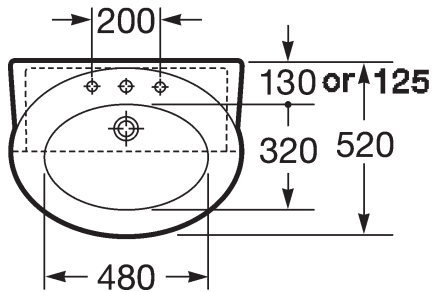

semi-recessed basin