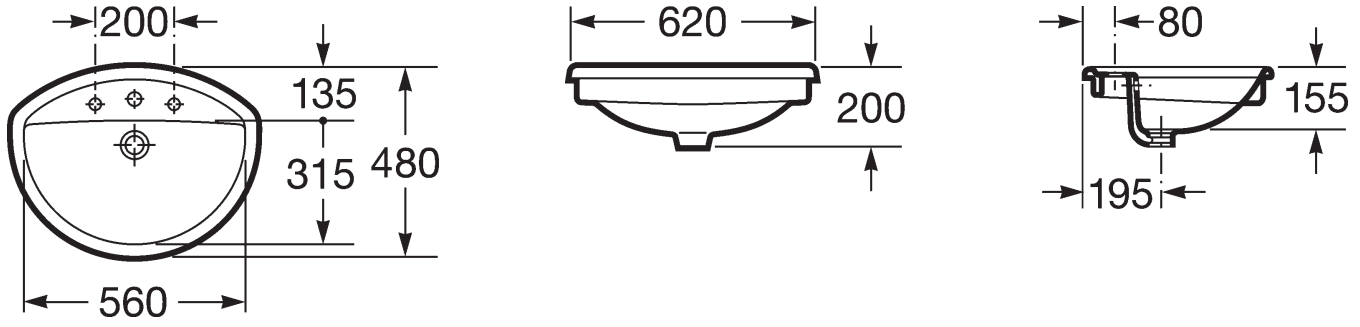

bathroom suites

meridian

basin with pedestal

basin with semi-pedestal

cloakroom basin with semi-pedestal

bathroom suites

meridian

countertop basin

semi-recessed basin

close-coupled WC suite with seat and cover

bathroom suites

meridian

bidet with cover

wall-hung WC pan with seat and cover

wall-hung bidet cover not available