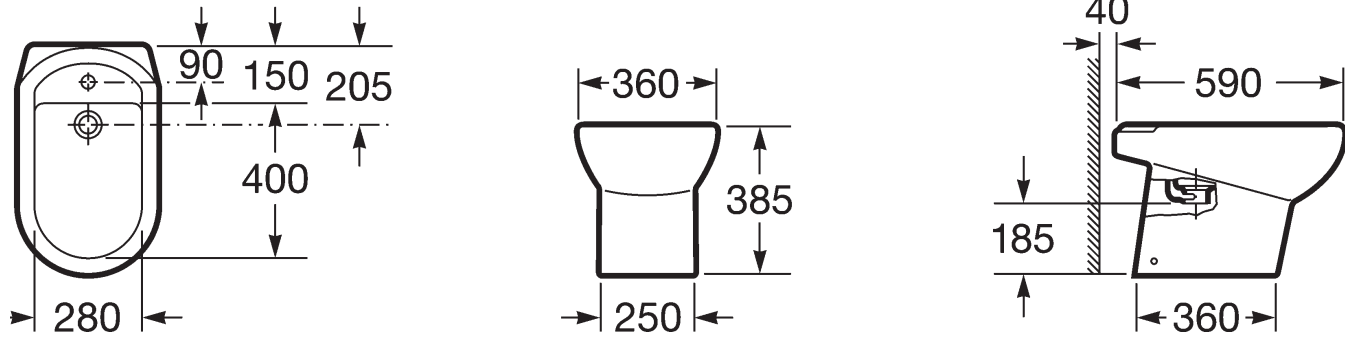

bathroom suites

meridian

basin with pedestal

basin with semi-pedestal

cloakroom basin with semi-pedestal

bathroom suites

meridian

countertop basin

semi-recessed basin

close-coupled WC suite with seat and cover

bathroom suites

meridian

bidet with cover

wall-hung WC pan with seat and cover

wall-hung bidet cover not available