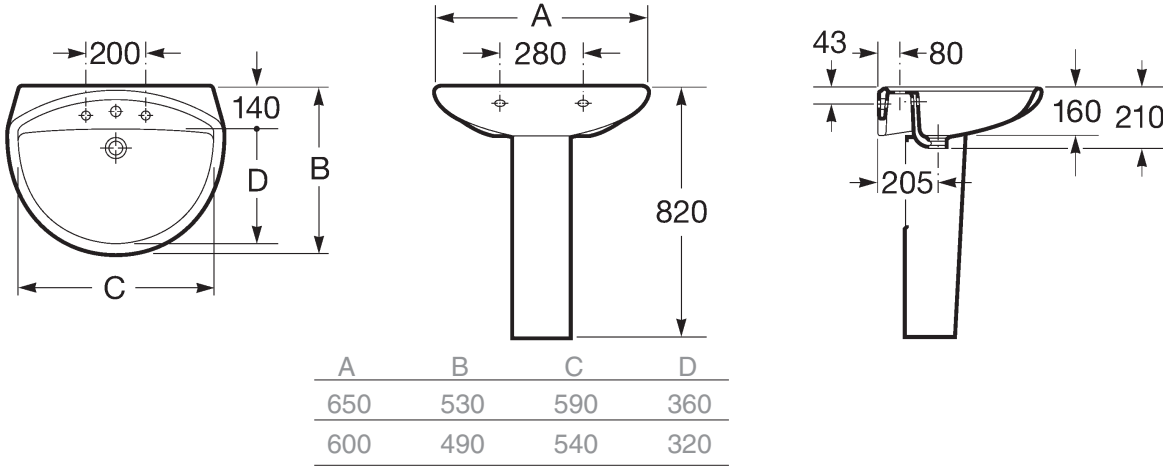

bathroom suites

meridian

basin with pedestal

basin with semi-pedestal

cloakroom basin with semi-pedestal

bathroom suites

meridian

countertop basin

semi-recessed basin

close-coupled WC suite with seat and cover

bathroom suites

meridian

bidet with cover

wall-hung WC pan with seat and cover

wall-hung bidet cover not available