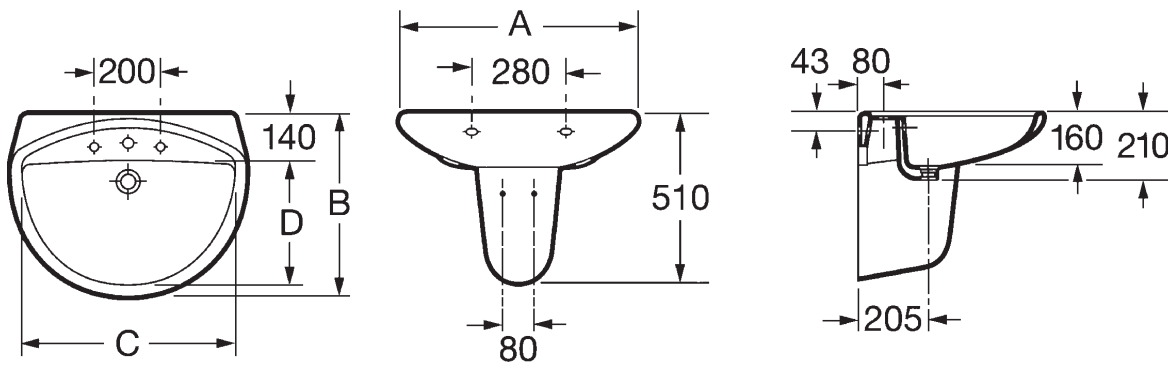

bathroom suites

meridian

basin with pedestal

basin with semi-pedestal

cloakroom basin with semi-pedestal

bathroom suites

meridian

countertop basin

semi-recessed basin

close-coupled WC suite with seat and cover

bathroom suites

meridian

bidet with cover

wall-hung WC pan with seat and cover

wall-hung bidet cover not available