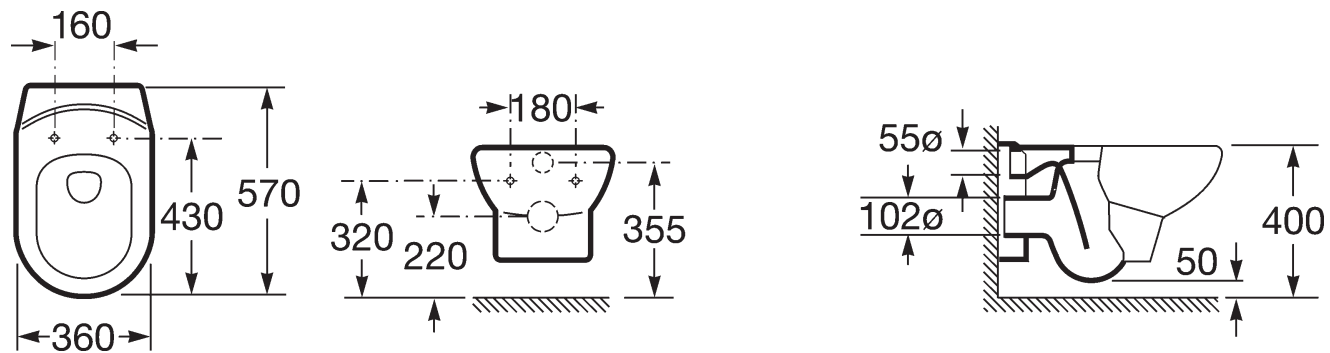

semi-recessed basin

close-coupled WC suite with seat and cover

bathroom suites

meridian

bidet with cover

wall-hung WC pan with seat and cover

wall-hung bidet cover not available