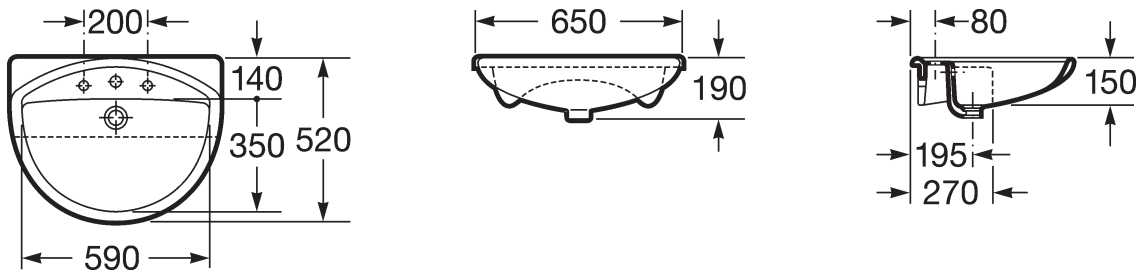

bathroom suites

meridian

basin with pedestal

basin with semi-pedestal

cloakroom basin with semi-pedestal

bathroom suites

meridian

countertop basin

semi-recessed basin

close-coupled WC suite with seat and cover

bathroom suites

meridian

bidet with cover

wall-hung WC pan with seat and cover

wall-hung bidet cover not available