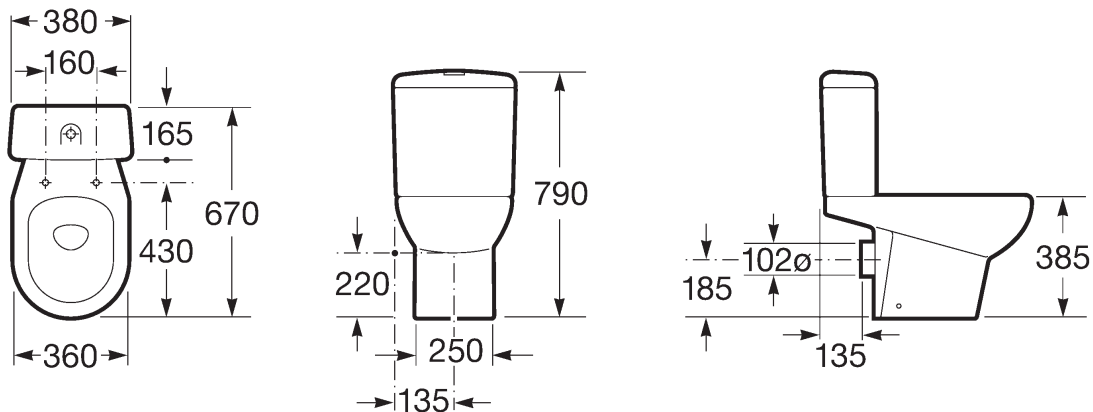

bathroom suites

meridian

basin with pedestal

basin with semi-pedestal

cloakroom basin with semi-pedestal

bathroom suites

meridian

countertop basin

semi-recessed basin

close-coupled WC suite with seat and cover

bathroom suites

meridian

bidet with cover

wall-hung WC pan with seat and cover

wall-hung bidet cover not available