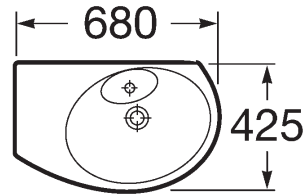

bathroom suites

senso compact

wash basin

semi-recessed basin

cloakroom basin with integral pedestal

corner basin left/right

WC suite

bidet