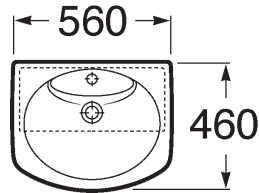

bathroom suites

senso compact

wash basin

semi-recessed basin

cloakroom basin with integral pedestal

corner basin left/right

WC suite

bidet