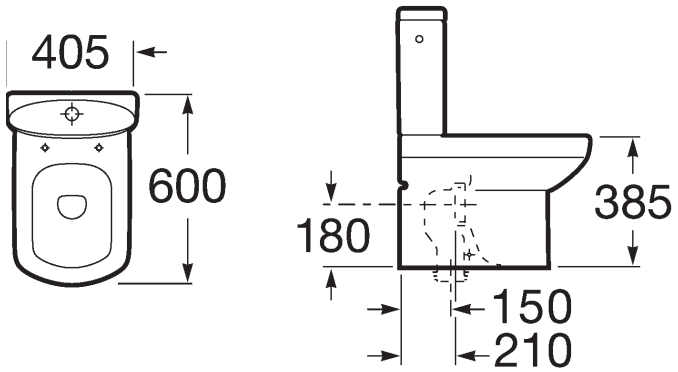

bathroom suites

senso compact

wash basin

semi-recessed basin

cloakroom basin with integral pedestal

corner basin left/right

WC suite

bidet