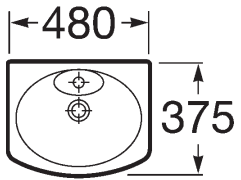

bathroom suites

senso compact

wash basin

semi-recessed basin

cloakroom basin with integral pedestal

corner basin left/right

WC suite

bidet