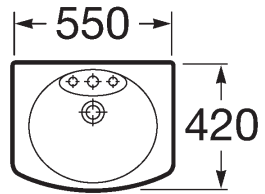

bathroom suites

senso compact

wash basin

semi-recessed basin

cloakroom basin with integral pedestal

corner basin left/right

WC suite

bidet