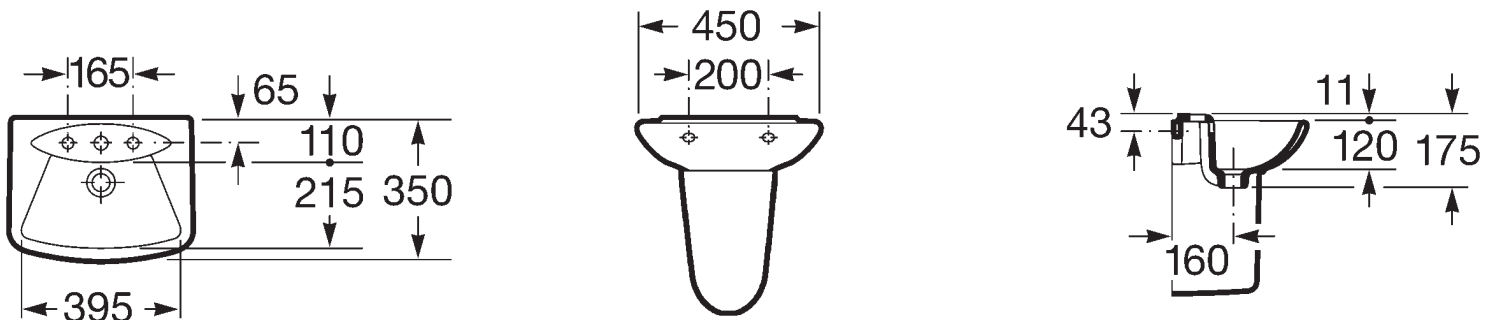

bathroom suites

sydney

basin with pedestal

semi-recessed basin

cloakroom basin with semi-pedestal

bathroom suites

sydney

basin with semi-pedestal

countertop basin

wall-hung WC pan with seat and cover

bathroom suites

sydney

wall-hung bidet cover not available

close-coupled WC suite with seat and cover

bidet with cover