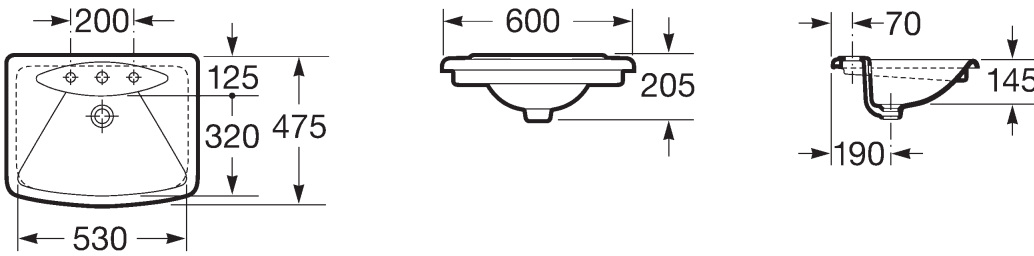

bathroom suites

sydney

basin with pedestal

semi-recessed basin

cloakroom basin with semi-pedestal

bathroom suites

sydney

basin with semi-pedestal

countertop basin

wall-hung WC pan with seat and cover

bathroom suites

sydney

wall-hung bidet cover not available

close-coupled WC suite with seat and cover

bidet with cover