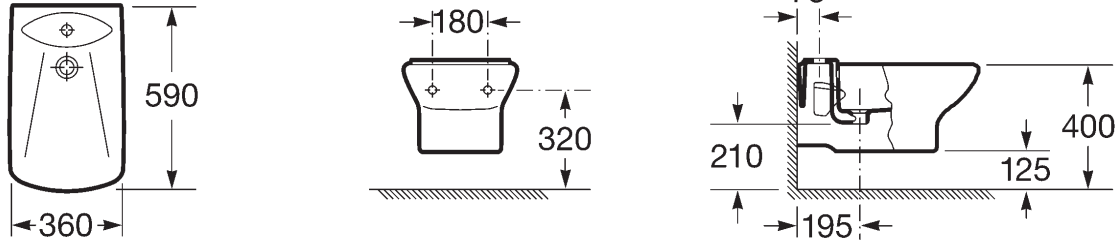

countertop basin

wall-hung WC pan with seat and cover

bathroom suites

sydney

wall-hung bidet cover not available

close-coupled WC suite with seat and cover

bidet with cover