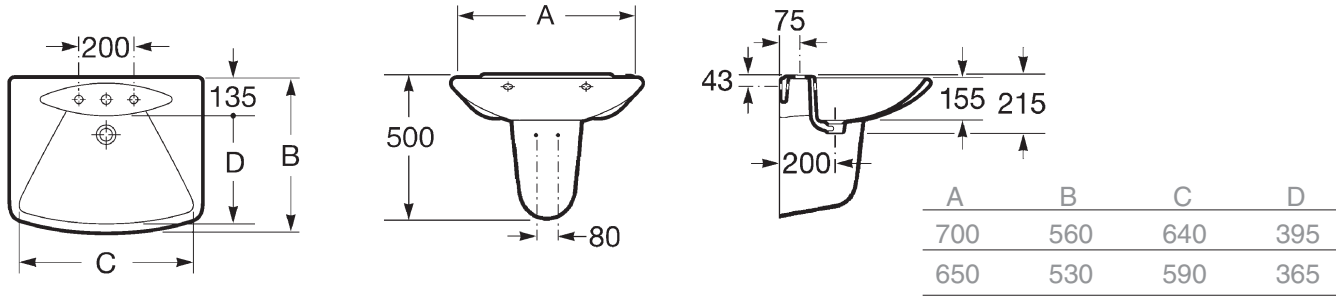

bathroom suites

sydney

basin with pedestal

semi-recessed basin

cloakroom basin with semi-pedestal

bathroom suites

sydney

basin with semi-pedestal

countertop basin

wall-hung WC pan with seat and cover

bathroom suites

sydney

wall-hung bidet cover not available

close-coupled WC suite with seat and cover

bidet with cover