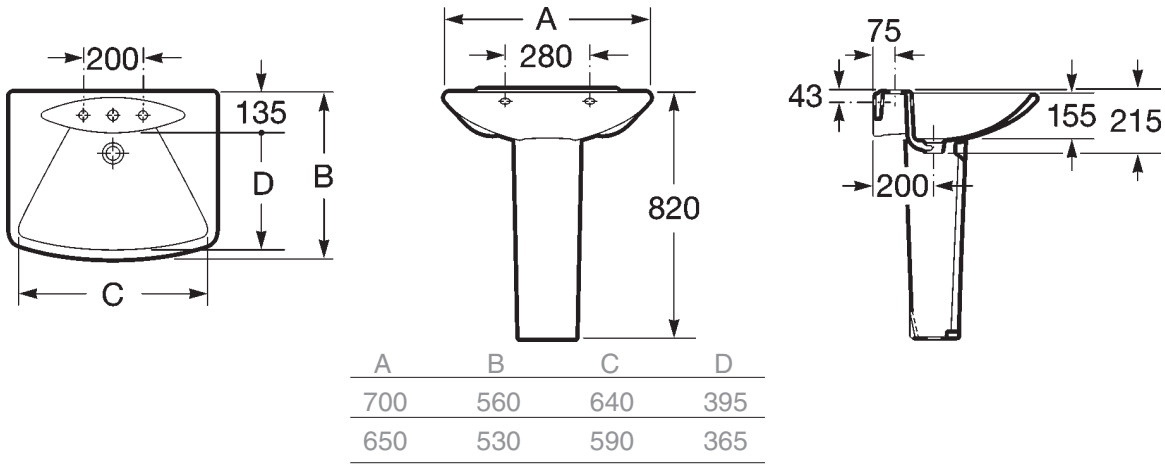

bathroom suites

sydney

basin with pedestal

semi-recessed basin

cloakroom basin with semi-pedestal

bathroom suites

sydney

basin with semi-pedestal

countertop basin

wall-hung WC pan with seat and cover

bathroom suites

sydney

wall-hung bidet cover not available

close-coupled WC suite with seat and cover

bidet with cover