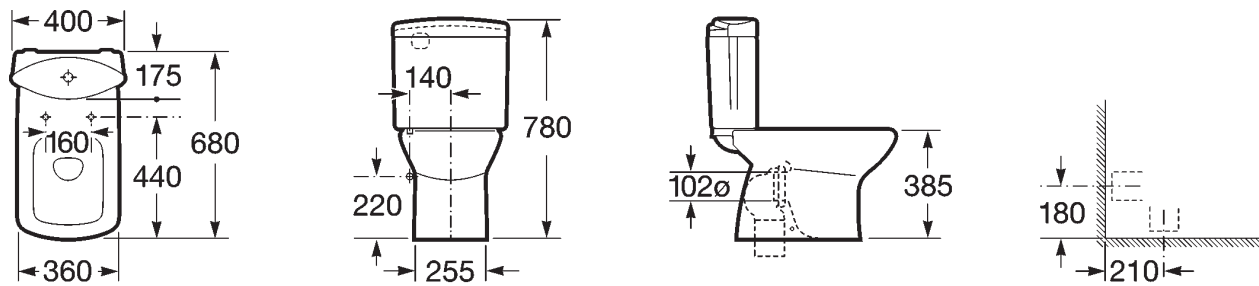

countertop basin

wall-hung WC pan with seat and cover

bathroom suites

sydney

wall-hung bidet cover not available

close-coupled WC suite with seat and cover

bidet with cover