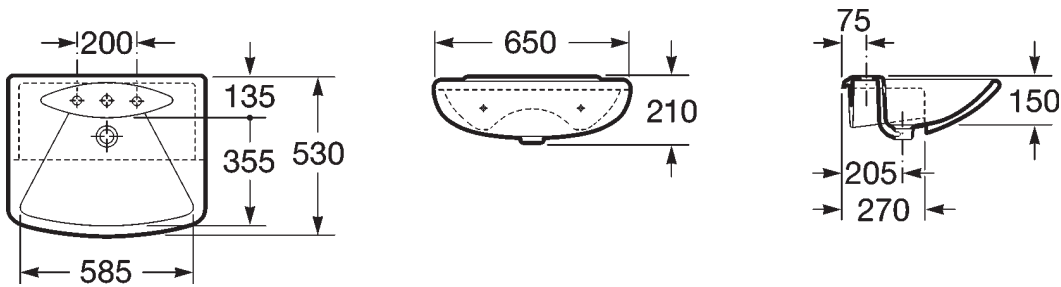

bathroom suites

sydney

basin with pedestal

semi-recessed basin

cloakroom basin with semi-pedestal

bathroom suites

sydney

basin with semi-pedestal

countertop basin

wall-hung WC pan with seat and cover

bathroom suites

sydney

wall-hung bidet cover not available

close-coupled WC suite with seat and cover

bidet with cover