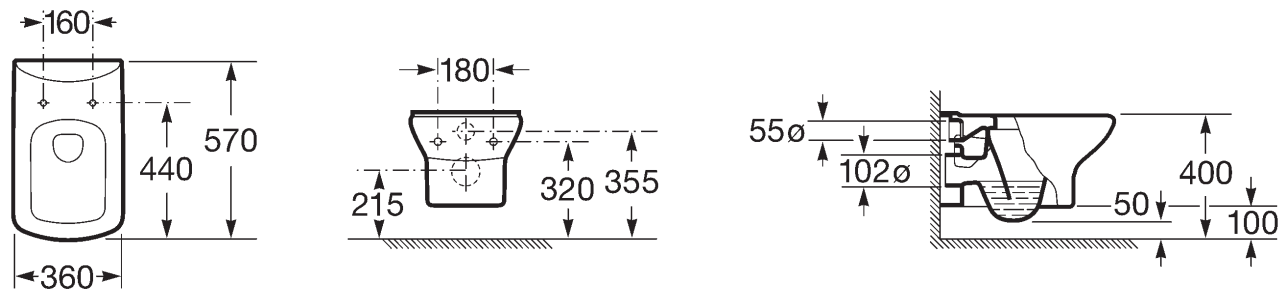

bathroom suites

sydney

basin with pedestal

semi-recessed basin

cloakroom basin with semi-pedestal

bathroom suites

sydney

basin with semi-pedestal

countertop basin

wall-hung WC pan with seat and cover

bathroom suites

sydney

wall-hung bidet cover not available

close-coupled WC suite with seat and cover

bidet with cover